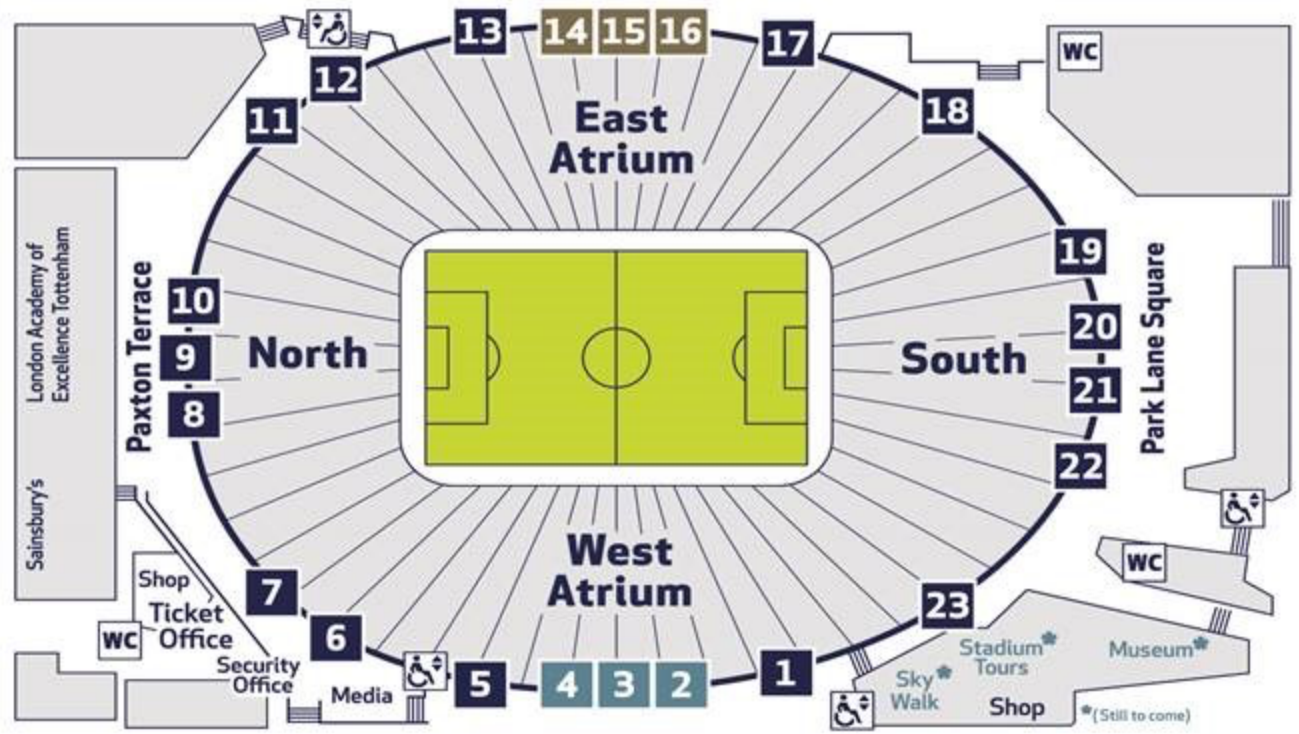

Northumberland Park

NORTHUMBERLAND PARK

White Hart Lane

East Premium entrances

WORCESTER AVENUE

Northumberland Park

PARK LANE

Tottenham Hale Seven Sisters

West Premium entrances

HIGH ROAD